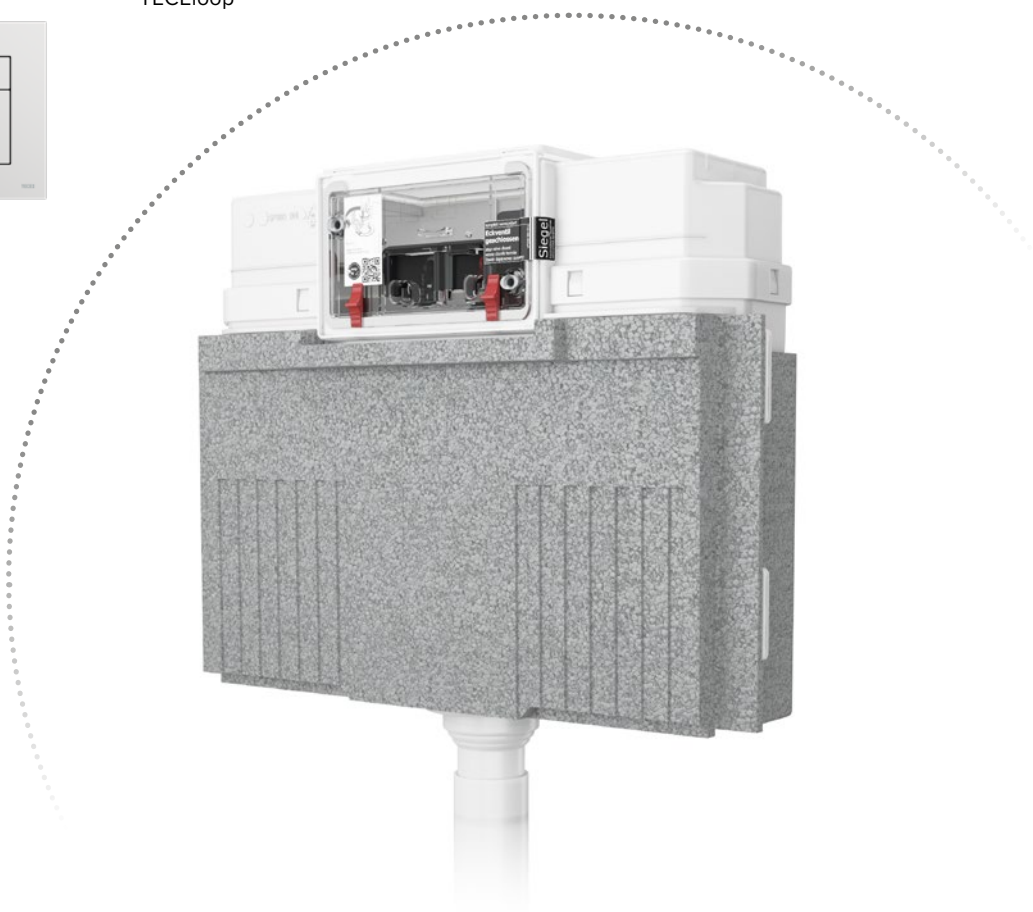

COMPATIBLE ALL-ROUND

TECEloop

TECESquare

TECEvelvet

TECESolid

TECEnow

No limits

All TECE flush plates are compatible with the universal cistern from TECE. For renovations and modernisations, they can be interchanged regardless of series and year. Even after decades. Planning and design in a modular system. Made by TECE.